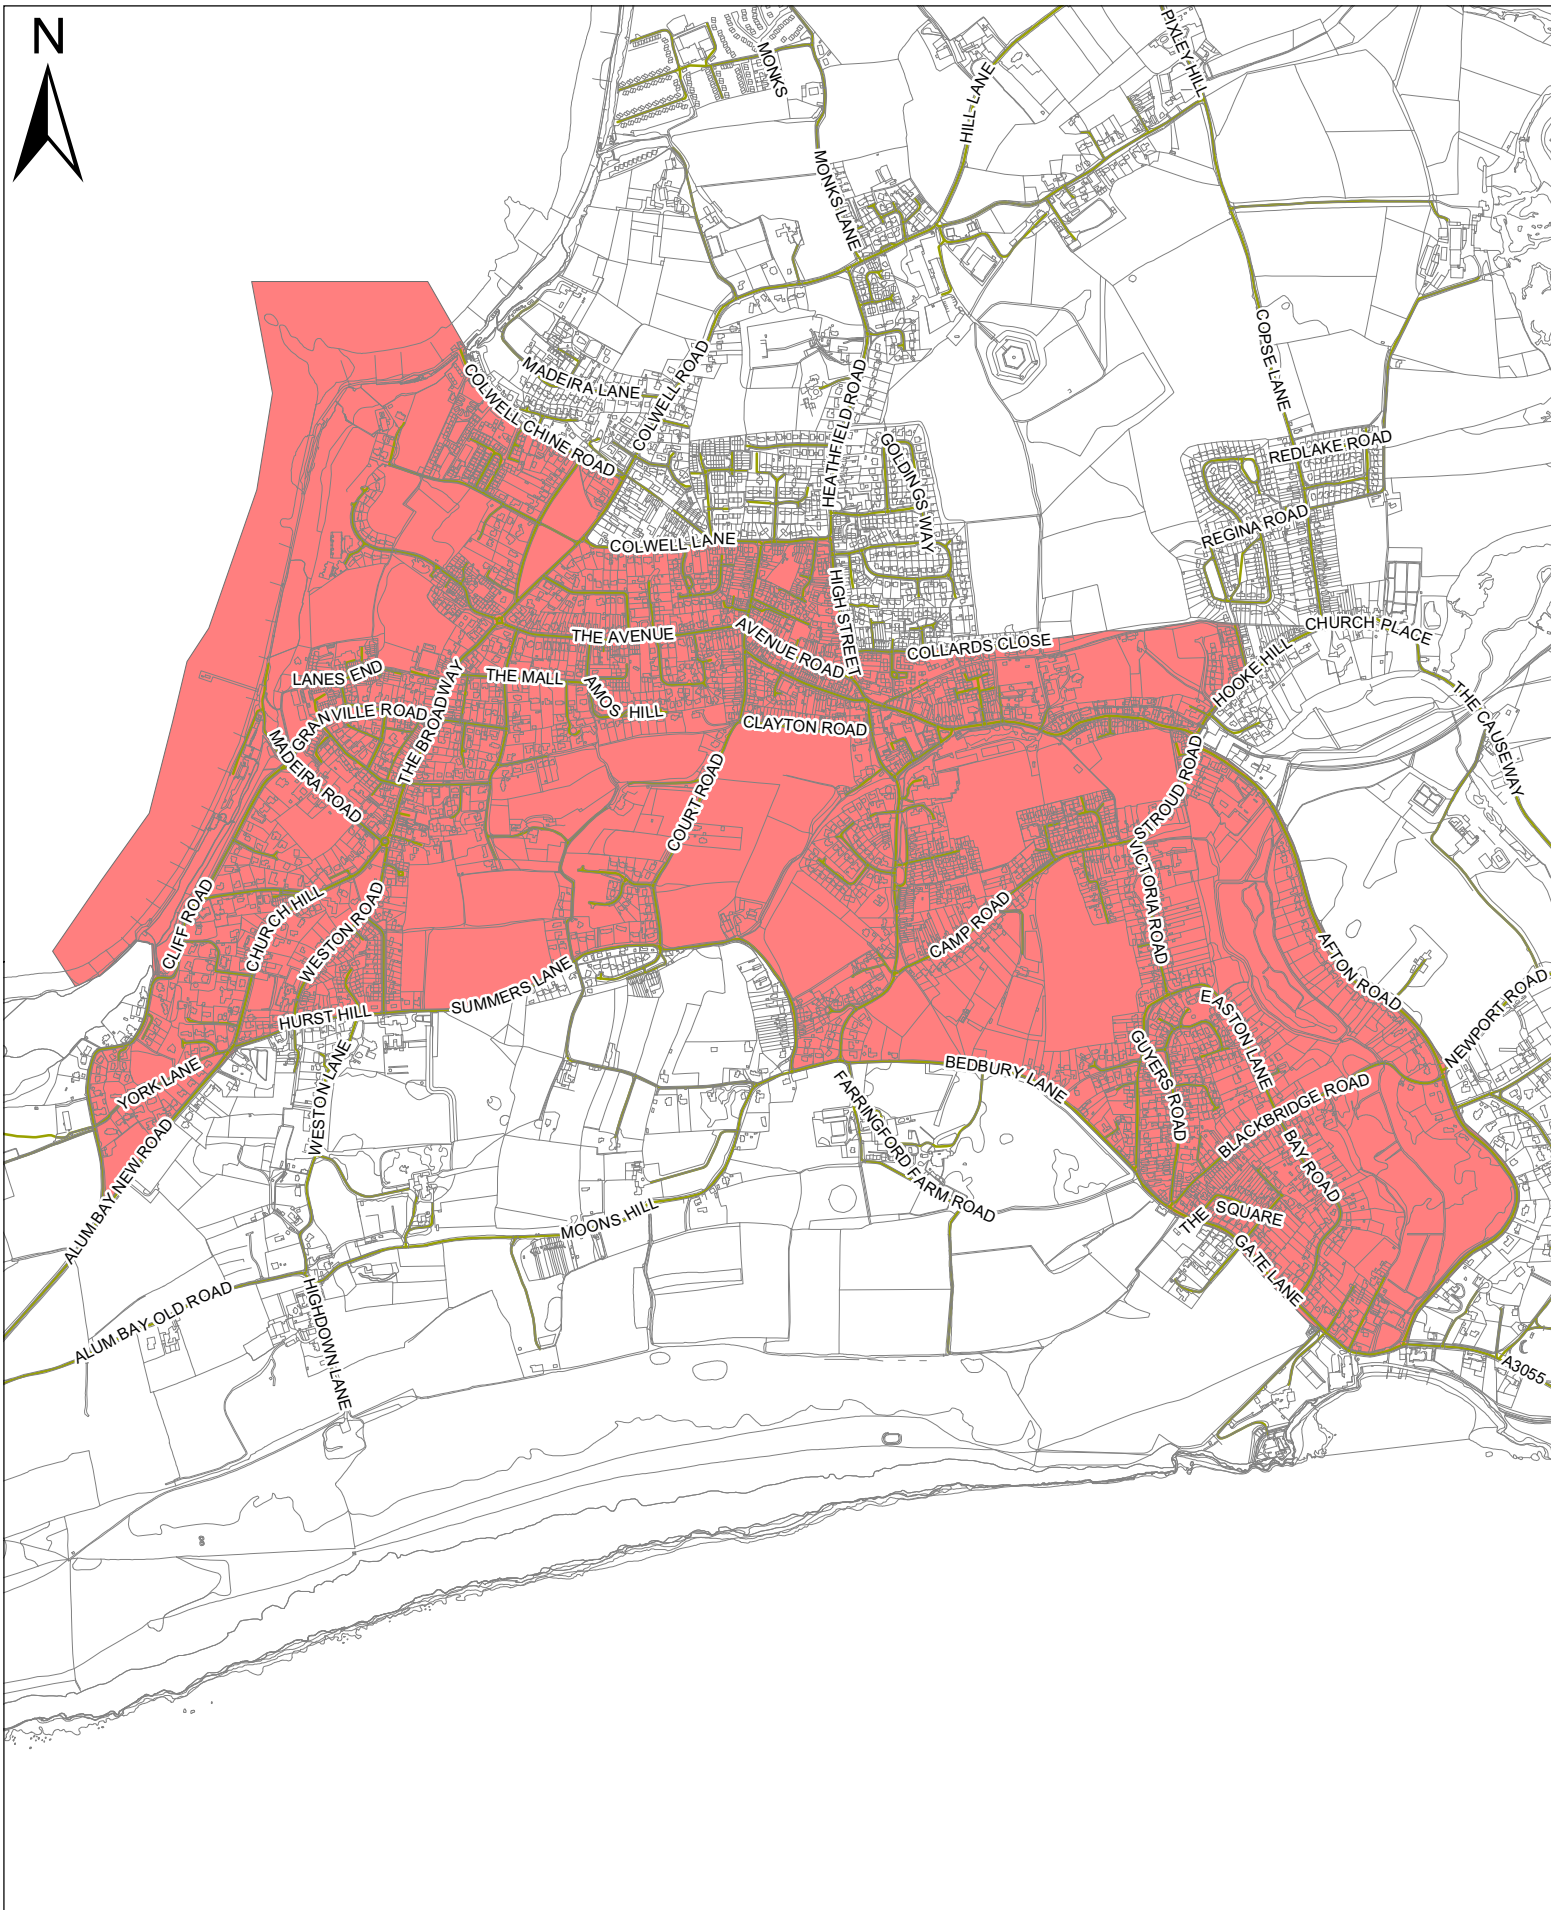

Isle of Wight Council ~ Freshwater & Totland Bay Alcohol Consumption in Public Space Protection Order ~ 2019 Map

This map is based on Ordnance Survey material with the permission of Ordnance Survey on behalf of the Controller of Her Majesty's Stationery Office © Crown copyright. Unauthorised reproduction infringes Crown copyright and may lead to prosecution or civil proceedings. 100019229 2008.